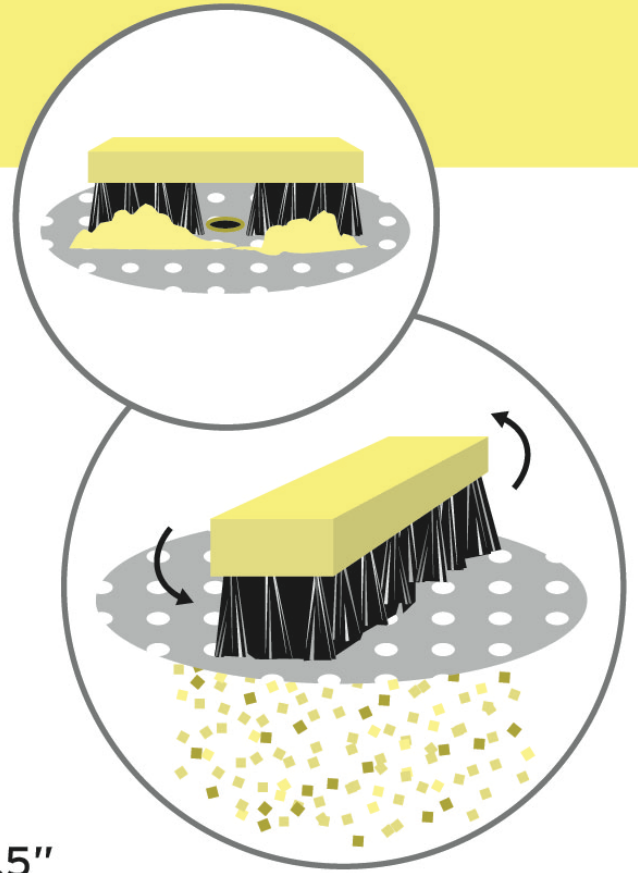

CT 21 gallon 110 Dry Applicator

21 Gallon

35.5"

HOW IT WORKS

The CT Applicator brush pushes the powder through a mesh. This sifts the powder into small particles, resulting in proper distribution. Quantities can be easily and accurately adjusted by changing the speed of the brush rotation.