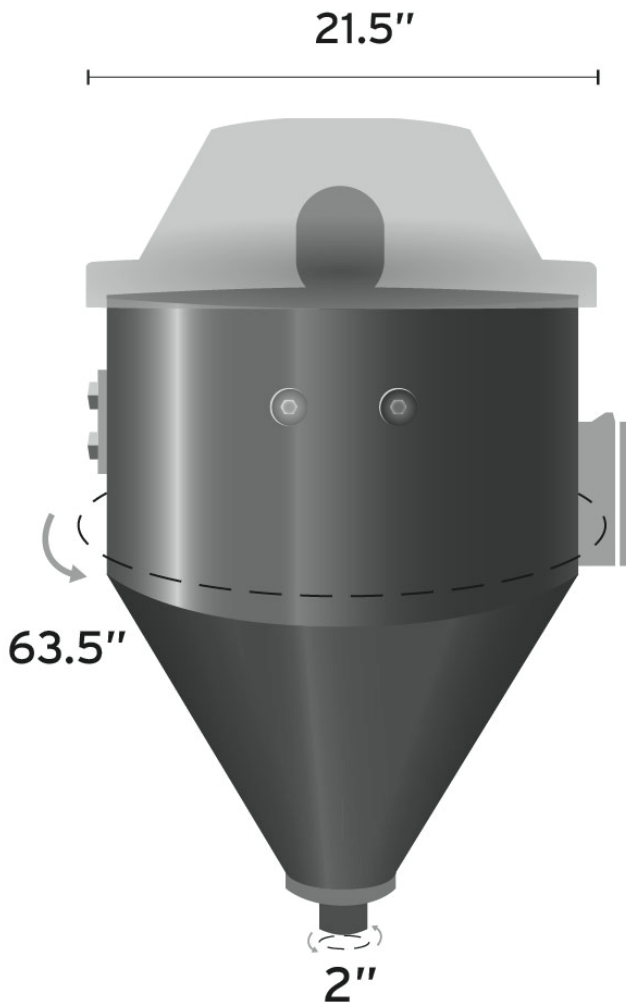

CT 21 gallon 110 Dry Applicator

21 Gallon

35.5"

HOW IT WORKS

The CT Applicator brush pushes the powder through a mesh. This sifts the powder into small particles, resulting in proper distribution. Quantities can be easily and accurately adjusted by changing the speed of the brush rotation.