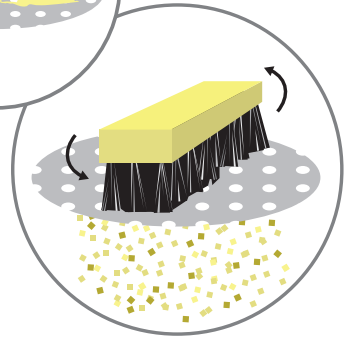

# CT 6 gallon 12v Dry Applicator

6 Gallon

13.375"

25.75"

## HOW IT WORKS

The CT Applicator brush pushes the powder through a mesh. This sifts the powder into small particles, resulting in proper distribution. Quantities can be easily and accurately adjusted by changing the speed of the brush rotation.